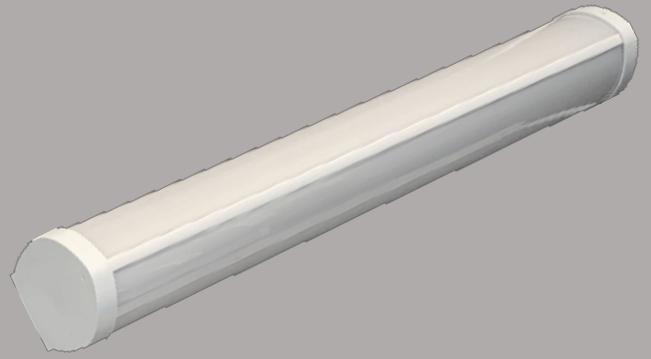

Dawsi

Flux Dawsi overhead LED bed light is a 3ft aluminum housing surface mounted hospital light with two different LED strips, allowing for two different wattages if required.

Wattage	15 & 15 / 20 & 7.5	Power Factor	>0.95
Lm/W	135	Warranty	10 years
Dimensions	930 x 131 x 84mm	Dimmable Options	DALI/Trailing Edge/DSI
Weight	2.8kg	Emergency Options	Standard
Colour Finish	White	Colour Temperature	4000K
Luminaire Material	Polycarbonate	Dimmable Driver	Tridonic / Osram
IP Rating	IP65	Frequency	50hz
IK Rating	4	LED Lifespan	L80/B10>63000 hours
RA	>83		