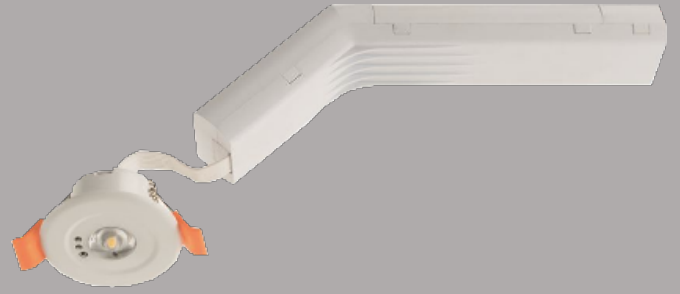

Emer Kyle

Flux Emer Kyle is an emergency light that offers outstanding energy saving results and incredibly low maintenance costs.

Wattage	3	Power Factor	>0.90
Lm	250	Warranty	5 years
Dimensions	355 x 109 x 60.8mm	Emergency Options	Manual Test/ Adv Self Test
Weight	0.59kg	Colour Temperature	4000K
Colour Finish	White	Frequency	50-60hz
Luminaire Material	Polycarbonate	LED Lifespan	L80/B10>50000 hours
IP Rating	IP20	Discharge Duration	3hr
IK Rating	10	Battery Type	Li/Ion 3.6V 2500 mAh
RA	>80		